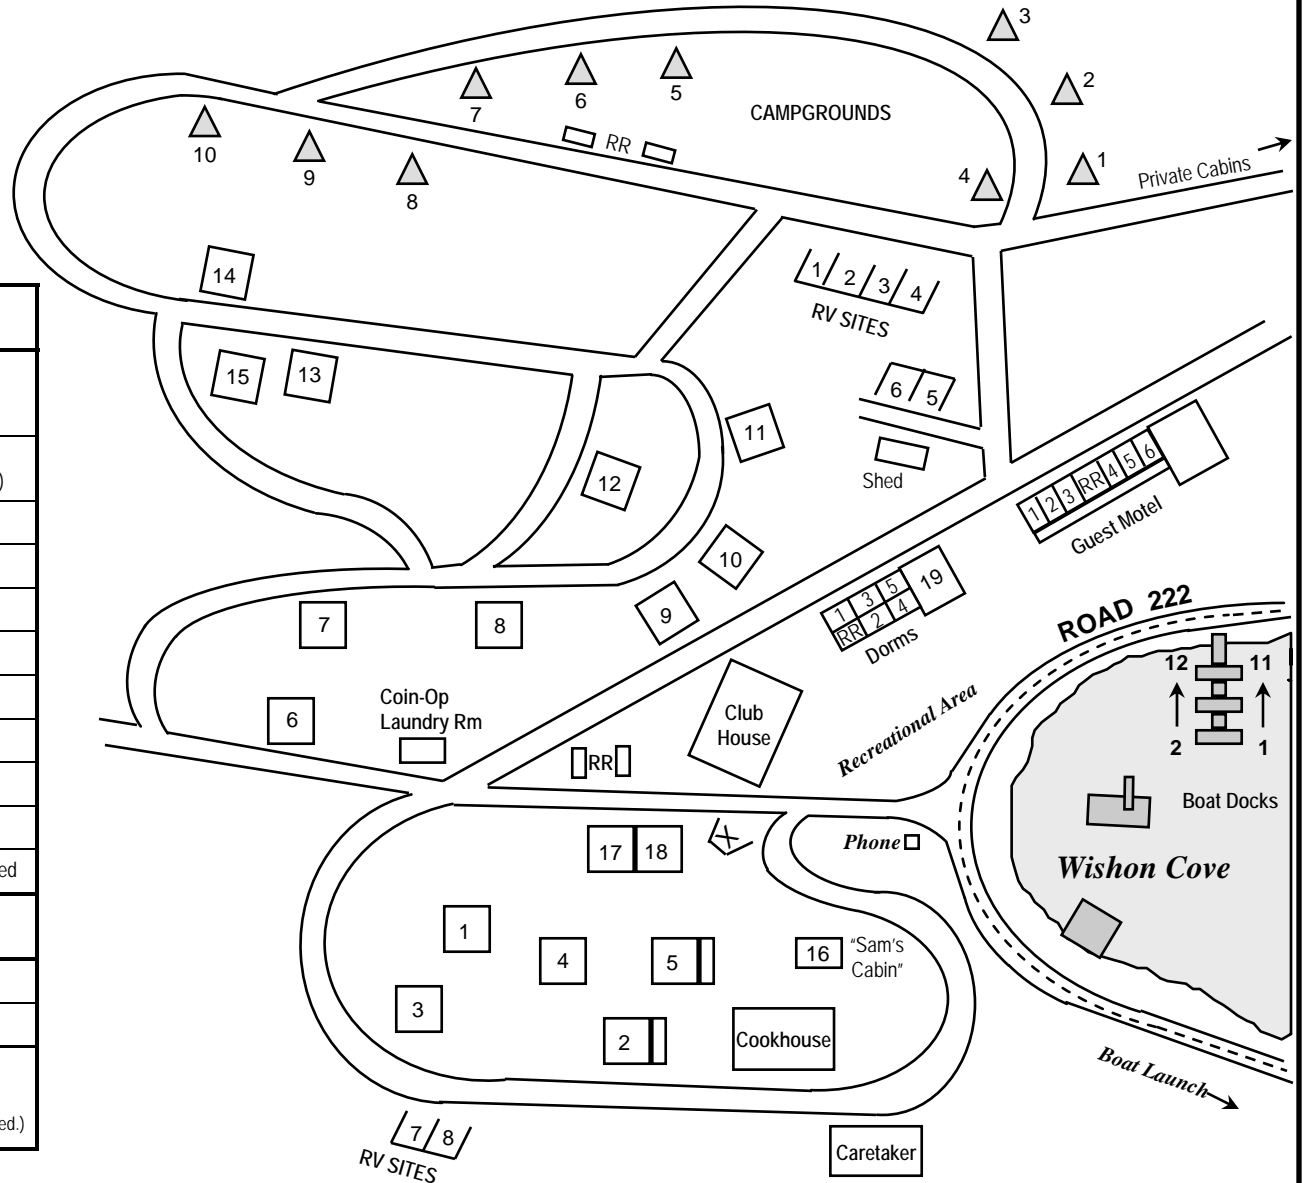

Camp Wishon Cove

CABIN #	# OF BEDROOMS	BEDS
1, 3, 4, 7, 8, 9, 10, 11, 12, 13, 14, 15	One	2D, 1T
2, 5	One + Bunkhouse for summer use	2D, 1T (Cabin) 2T (Bunkhouse)
6	Two	2D, 2T
16	None	1D
17, 18	One + nook	3D, 1T
19	Two	2D, 3T
Dorms 1-4		2T (Each)
Dorm 5		1D, 1T
Cookhouse	Two	2D, 4T
Motel	Six	11 T

D= Double Bed; T=Twin Bed

RV SITES (Full Hookups)	CAPACITY
1,2,3,4	Up to 38' in length & 1 tow car
5,6,7,8	Up to 30' in length & 1 tow car
CAMPSITES	Limited to two 3-man tents (All campsites have a picnic table, BBQ pit, water, electricity and a covered shed.)